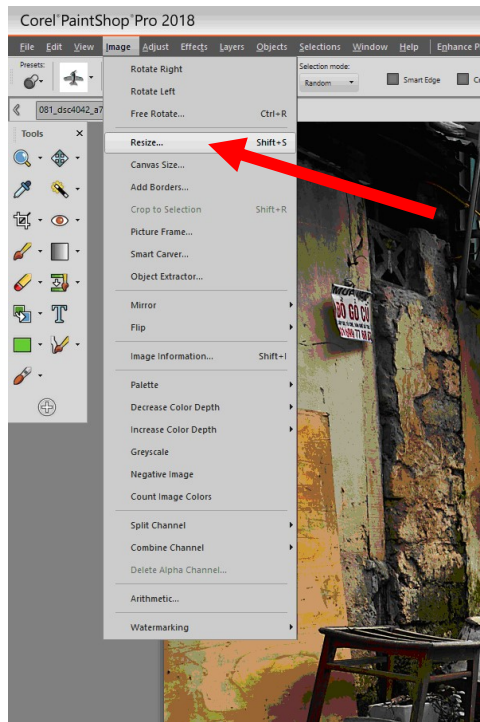

Resizing Digital Images in Corel Paintshop Pro

Open your images in PSP. On the menu it is **Image > Resize** or simply by the shortcut **Control-S**:

This brings up the resize dialogue. For the club competitions, the projector has the resolution of a HD TV screen, 1920 pixels wide and 1080 pixels high. You need to resize your image to fit within these limitation. In this example, it is limited by the 1080 pixel vertical dimension. (Most images except panoramas fit in this category.)