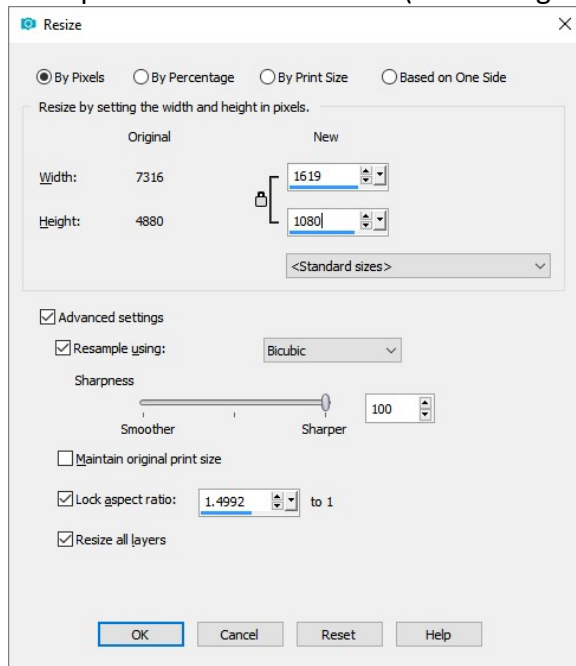

Resizing Digital Images in Corel Paintshop Pro

Open your images in PSP. On the menu it is **Image > Resize** or simply by the shortcut **Control-S**:

This brings up the resize dialogue. For the club competitions, the projector has the resolution of a HD TV screen, 1920 pixels wide and 1080 pixels high. You need to resize your image to fit within these limitation. In this example, it is limited by the 1080 pixel vertical dimension. (Most images except panoramas fit in this category.)